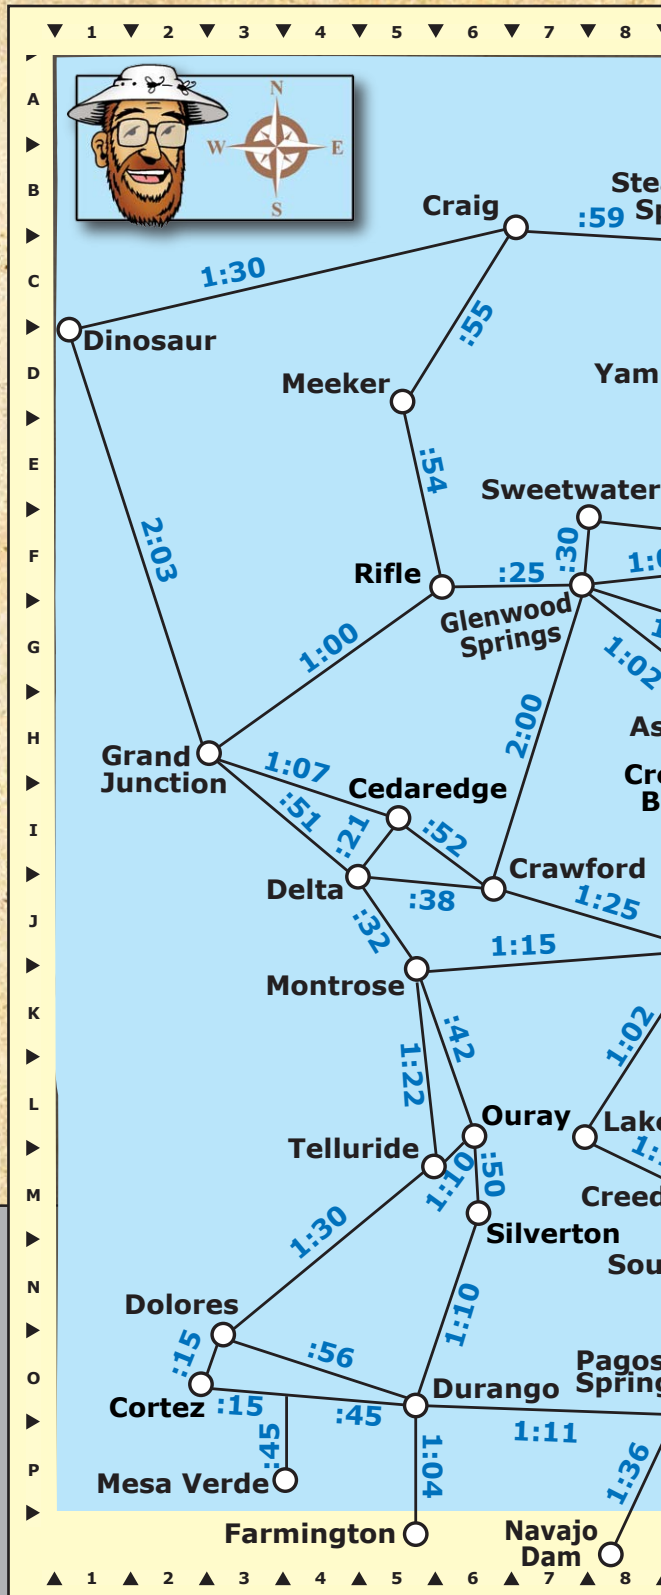

ALAMOSA	ALAMOSAS	BURLINGTON	CANON CITY	CENTRAL CITY	COLORADO SPRINGS	CORTEZ	CRAIG	DENVER	DURANGO	ESTES PARK	FORT COLLINS	FORT MORGAN	GEORGETOWN	GLENWOOD SPRINGS	GRAND JUNCTION	GREELEY	GUNNISON	JULESBURG	LA JUNTA	LAMAR	LEADVILLE	LIMON	MEEKER	MONTROSE	OURAY	PAGOSA SPRINGS	PUEBLO	SALIDA	SILVERTON	SPRINGFIELD	STEAMBOAT SPRINGS	STERLING	TELLURIDE	TRINIDAD	VAIL	WALSLENBURG	WRAY
163	296 308	139 145	195	199 146	163 157 150 45 102	194 277 490 302 382 347	196 157 373 242 191 251 349	212 162 163 115 34 70 377 208	149 249 445 257 336 302 45 321 332	280 204 230 183 63 138 445 182 71 399	274 223 224 177 82 132 439 200 65 394 42	290 238 141 193 111 148 455 285 81 409 102 81	189 116 210 132 28 112 354 153 45 309 88 106 122	204 41 324 187 141 198 259 116 159 231 196 220 236 114	249 130 412 248 230 287 197 152 248 169 285 308 324 202 89	264 212 193 166 86 122 428 233 54 384 50 30 51 96 209 298	122 146 316 121 201 166 201 278 196 173 265 258 273 173 162 126 247	393 339 123 285 214 240 558 364 182 512 205 162 103 225 339 427 154 376	147 247 159 102 207 105 341 245 175 296 243 237 181 217 290 350 227 224 265	202 302 107 158 239 159 397 400 203 351 270 264 198 250 345 405 251 279 230 56	134 59 267 117 85 129 299 162 103 254 145 164 179 57 89 178 153 118 282 220 275	228 230 77 118 122 73 421 296 86 375 153 147 83 133 246 335 134 239 167 98 117 190	272 109 391 255 209 266 300 48 227 273 231 251 303 182 68 104 280 230 412 357 413 138 314	187 141 382 186 265 231 136 213 261 108 319 323 339 238 123 61 312 65 442 289 344 183 306 165	221 177 417 222 300 267 118 249 297 72 355 359 374 274 159 97 348 101 477 324 380 219 340 200 200	89 222 385 197 277 242 105 356 272 60 341 334 350 259 264 229 323 165 453 236 292 194 316 332 168 132	122 184 191 39 144 42 316 282 112 271 180 174 190 154 227 287 164 161 280 64 119 155 114 294 226 262 211	83 88 253 57 143 102 248 222 138 202 207 200 216 115 130 193 189 66 319 160 215 60 176 198 132 167 143 97	198 200 441 245 323 290 94 272 320 49 378 382 398 297 182 120 371 124 501 345 400 242 364 224 59 23 109 285 191	233 348 153 204 285 205 427 446 249 382 315 310 244 296 391 451 296 325 276 101 46 319 163 459 390 426 322 165 261 431	254 155 331 200 148 209 373 42 166 345 140 160 243 11 114 194 190 238 322 303 371 120 254 91 237 272 314 240 180 296 416	335 281 141 227 156 182 499 304 125 454 147 102 45 167 280 379 96 318 59 206 224 224 108 348 383 419 394 221 260 442 270 262	253 207 448 252 330 297 77 279 327 118 385 389 404 304 189 127 378 131 508 355 249 249 372 230 66 50 178 292 198 74 456 303 449	109 242 237 125 229 127 304 367 197 259 265 259 252 240 283 334 249 217 336 81 214 21 169 351 283 318 199 86 154 308 123 325 277 349	172 102 262 133 80 142 320 131 98 292 140 159 174 53 61 150 148 156 278 258 38 438 185 129 184 220 232 172 98 243 336 98 219 250 310	73 205 223 88 192 90 267 330 160 222 228 222 238 201 247 307 212 181 322 74 177 177 156 314 246 281 162 49 117 271 160 289 263 312 37 215	351 324 55 251 197 206 540 370 166 495 187 167 86 207 321 410 137 359 67 217 265 265 133 389 424 460 435 246 301 483 209 327 85 490 292 260 279