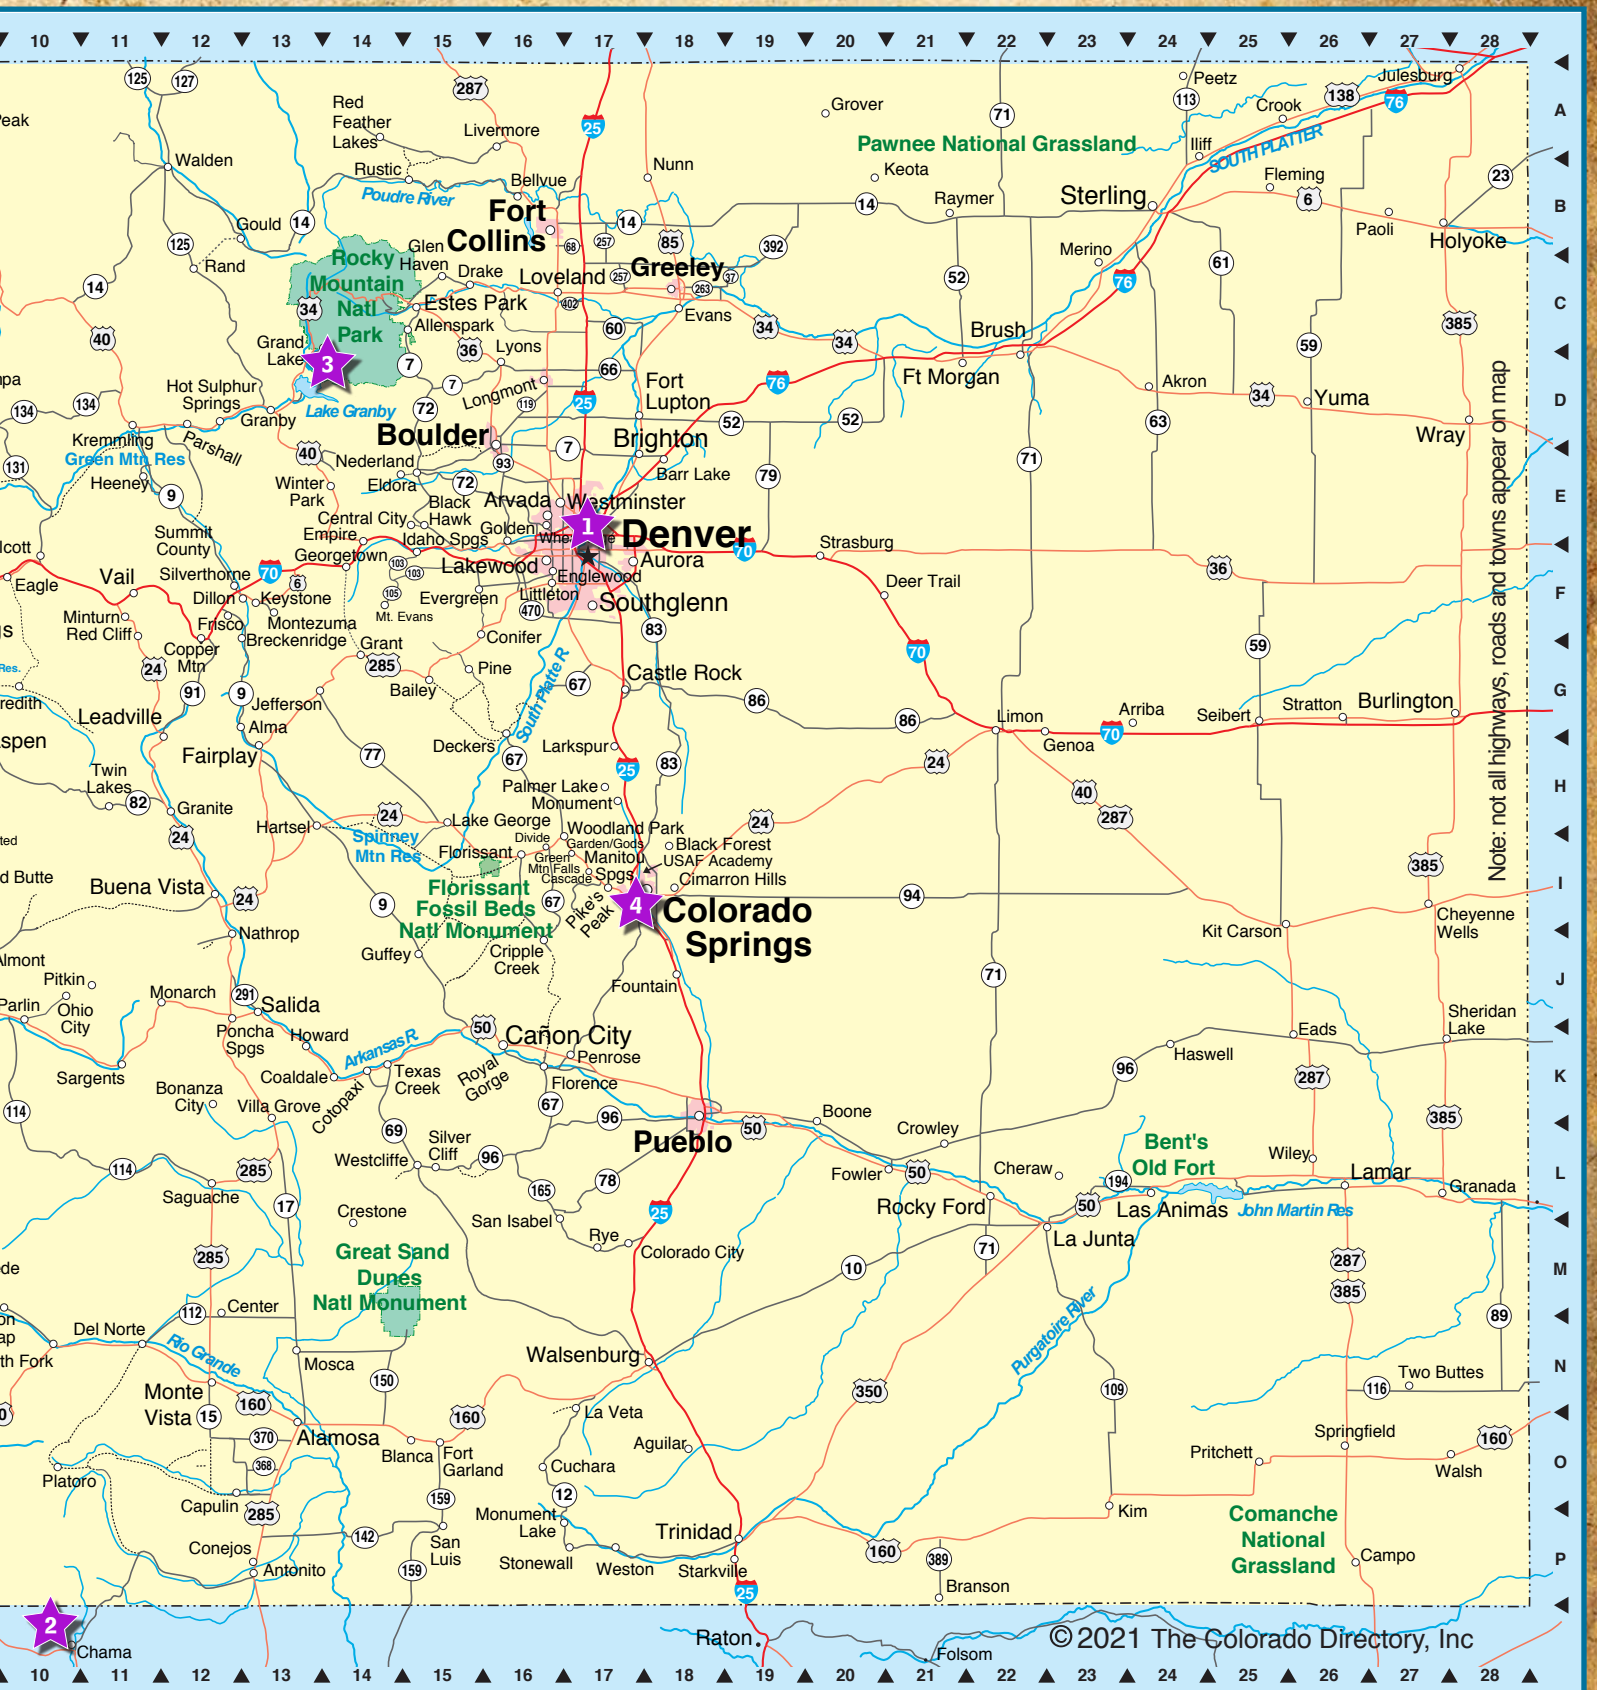

Colorado Map